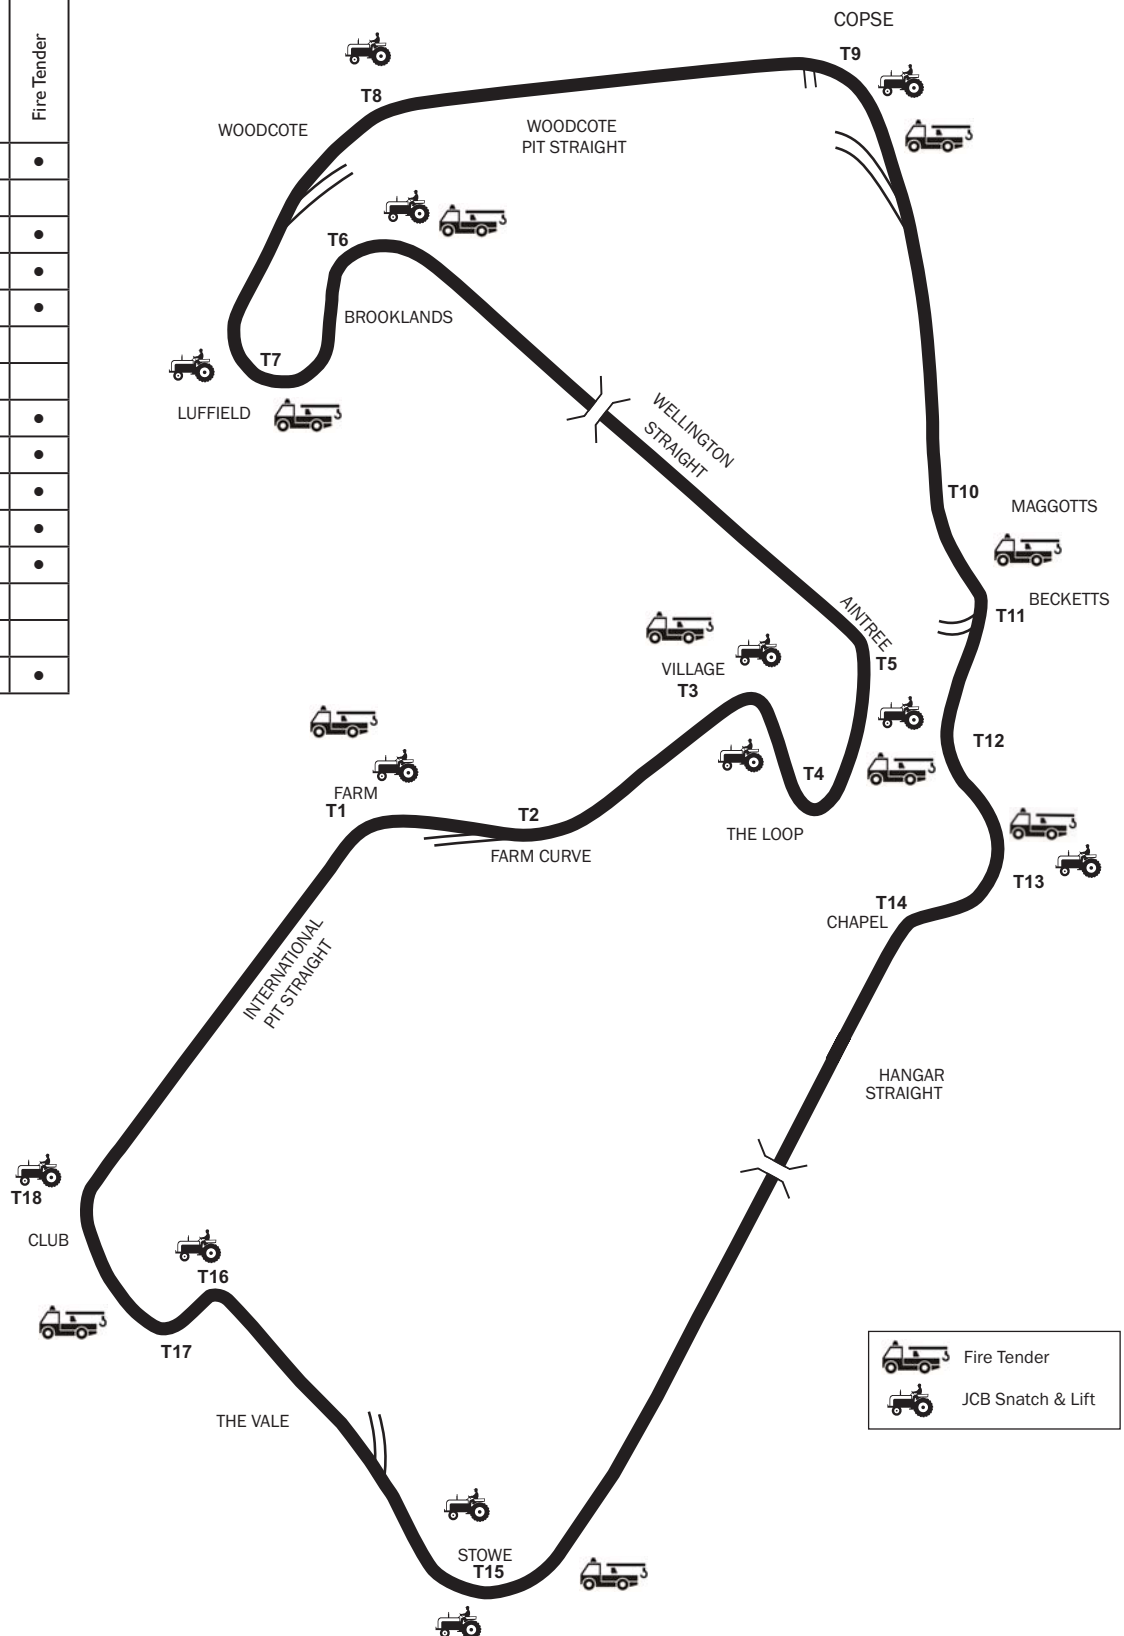

# FORMULA 1 ROLEX BRITISH GRAND PRIX SILVERSTONE 14-15-16 JULY 2017

## JCB SNATCH/FIRE TENDER DEPLOYMENT

Turn Number	Position	JCB Snatch & Lift	Fire Tender
1	Farm	•	•
	Abbey Pit Exit Plus	•	
3	Village	•	•
6	Brooklands	•	•
7	Luffield In		•
7	Luffield Out	•	
8	Woodcote	•	
9	Copse Outside	•	•
10	Maggotts		•
12	Becketts Centre	•	•
13	Becketts Outside	•	•
15	Stowe Outside	•	•
	Vale In	•	
16	Vale Out	•	
17	Club Outside	•	•