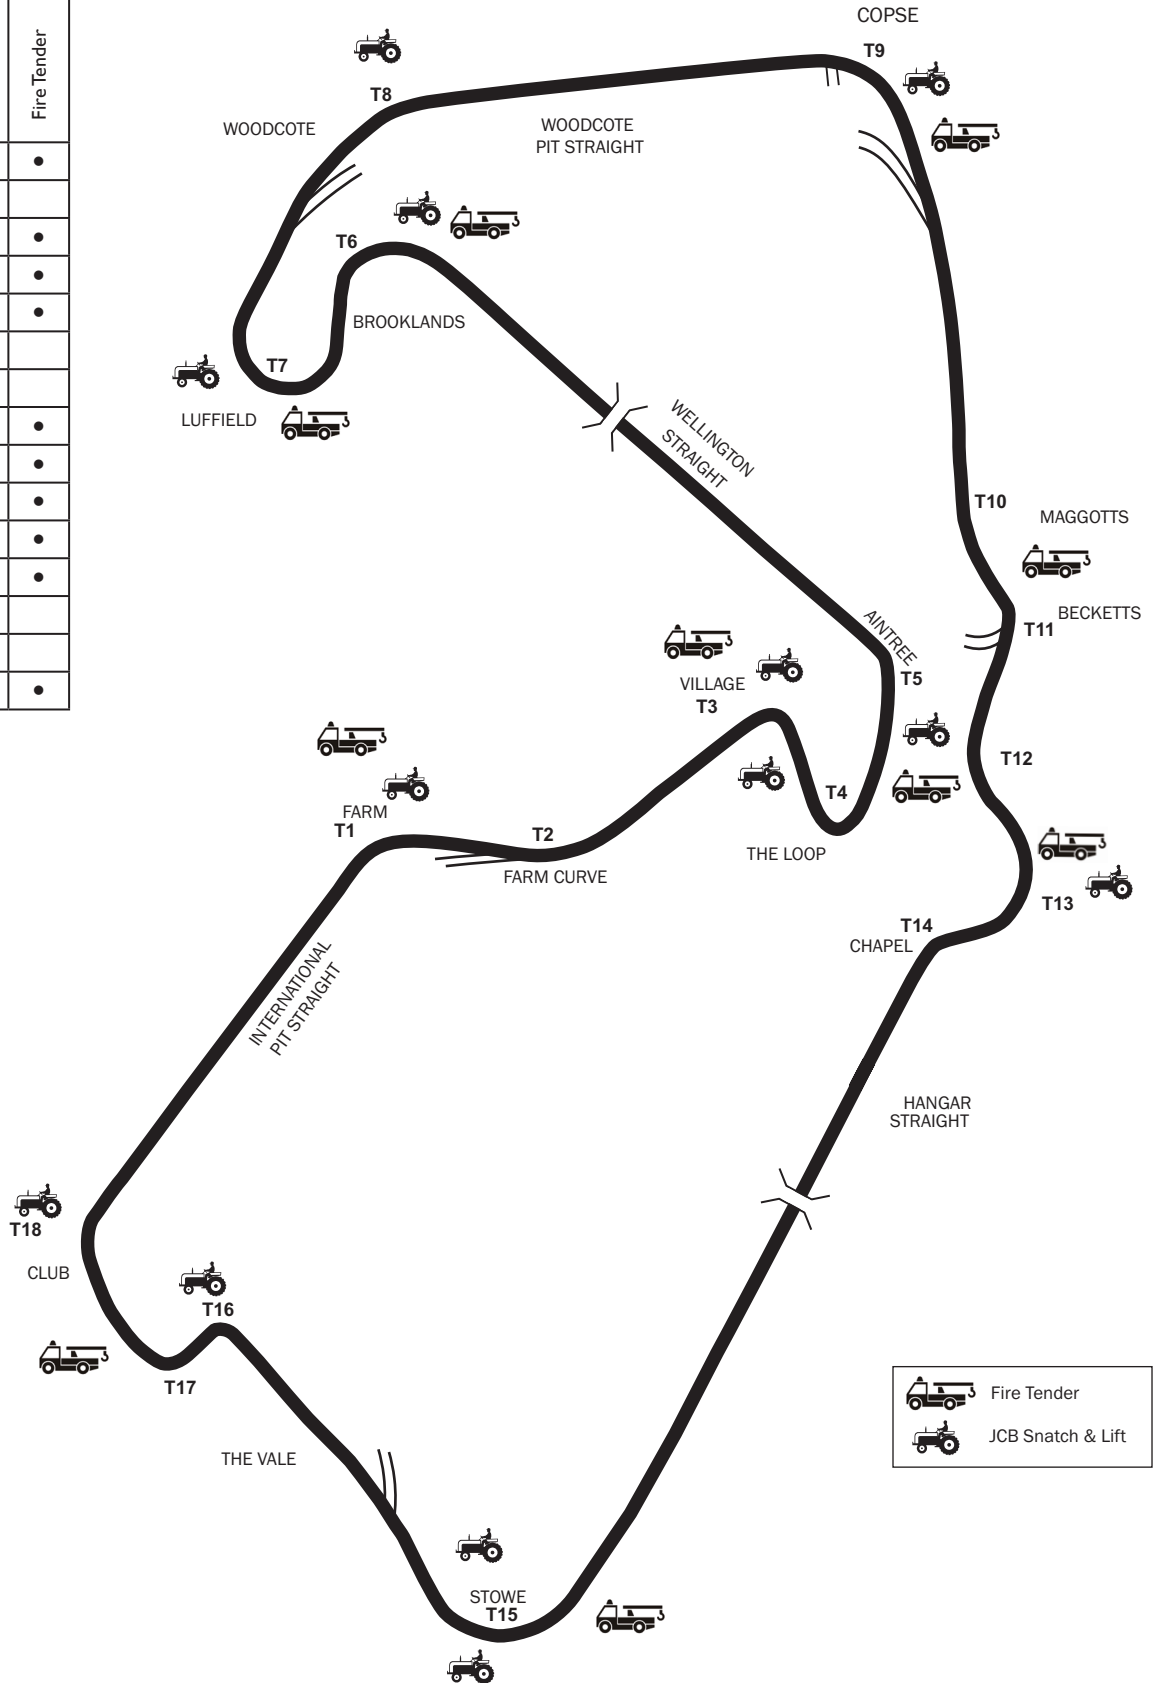

**FORMULA 1 ROLEX BRITISH GRAND PRIX  
SILVERSTONE  
5-6-7-8 JULY 2018**

**JCB SNATCH/FIRE TENDER DEPLOYMENT**

Turn Number	Position	JCB Snatch & Lift	Fire Tender
1	Farm	•	•
	Abbey Pit Exit Plus	•	
3	Village	•	•
6	Brooklands	•	•
7	Luffield In		•
7	Luffield Out	•	
8	Woodcote	•	
9	Copse Outside	•	•
10	Maggotts		•
12	Becketts Centre	•	•
13	Becketts Outside	•	•
15	Stowe Outside	•	•
	Vale In	•	
16	Vale Out	•	
17	Club Outside	•	•